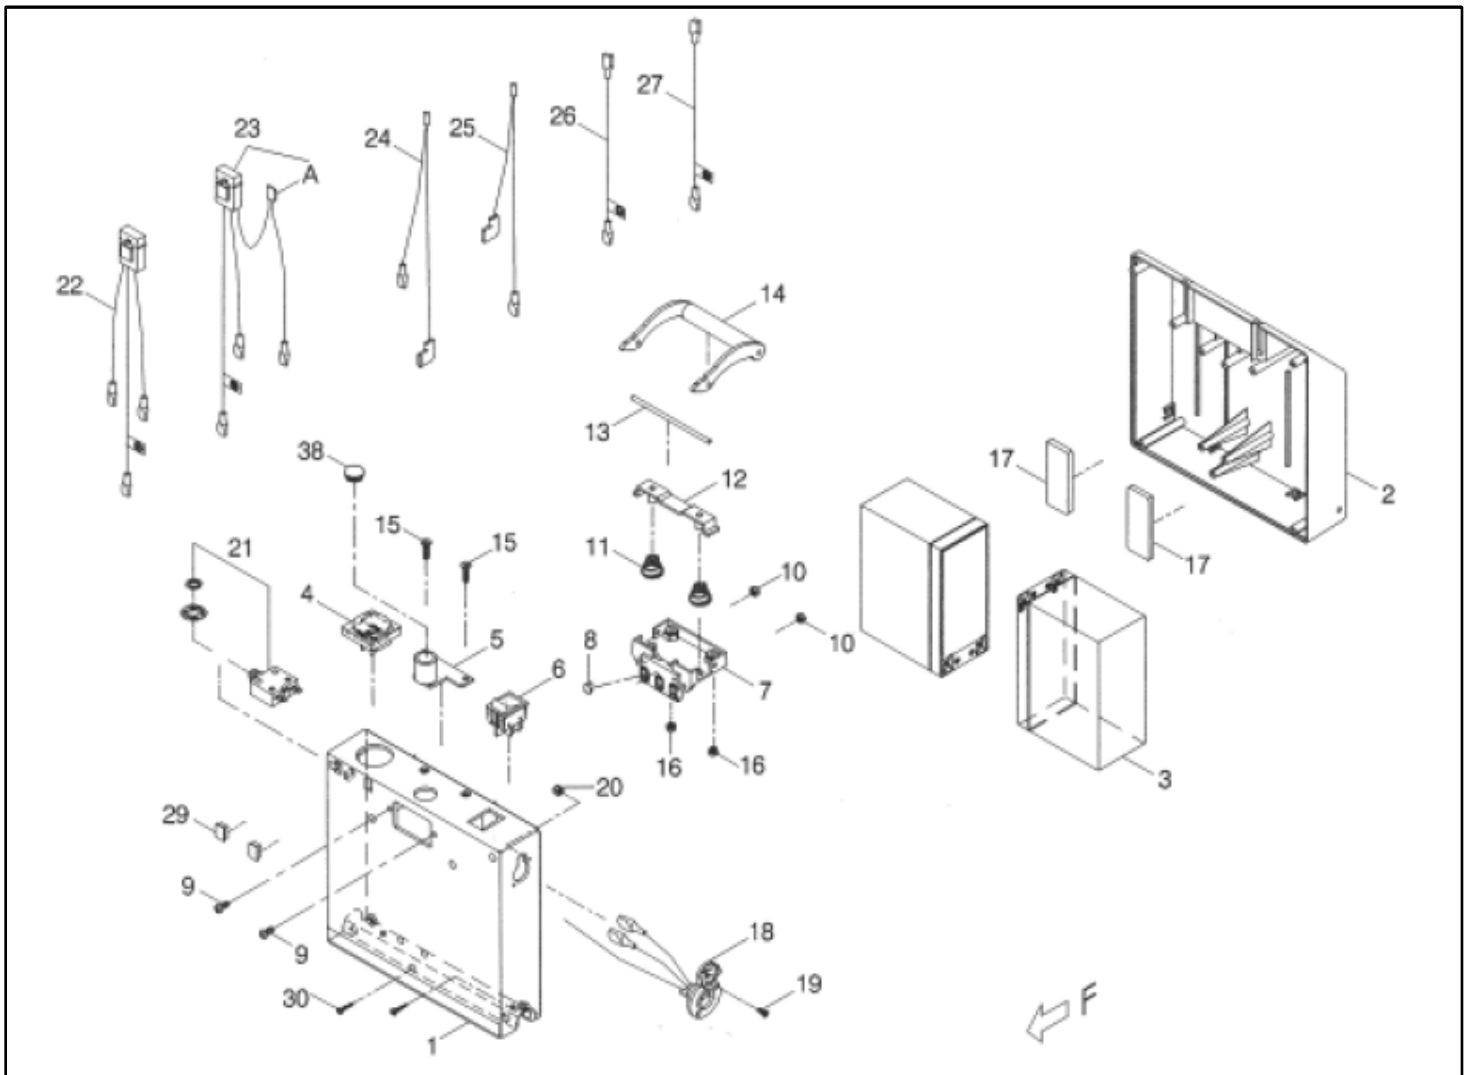

RUBY - BATTERIES

Pos.	Item number	Description	GBP
1	209923-77304	BATTERY BOX	48.95
2	209922-77304	BATTERY BOX LID	66.15
3	109101-66701-12L	BATTERY	48.95
4	206130-88100	ANALOG	34.40
5	202935-77300	STRUT	39.69
6	208203-77300	TOGGLE SWITCH	13.23
7	203511-77300	PLASTIC BRACKET	45.27
8	4001540-00	POLE PLATE	3.97
9	5005-05012-440	SCREW	1.98
10	5012-05008-200	SELF-LOCK NUT	1.98
11	202927-77300	SPRING	3.97
12	202909-77300	SNAP RING	11.91
13	4002120-00	TUBE	16.40