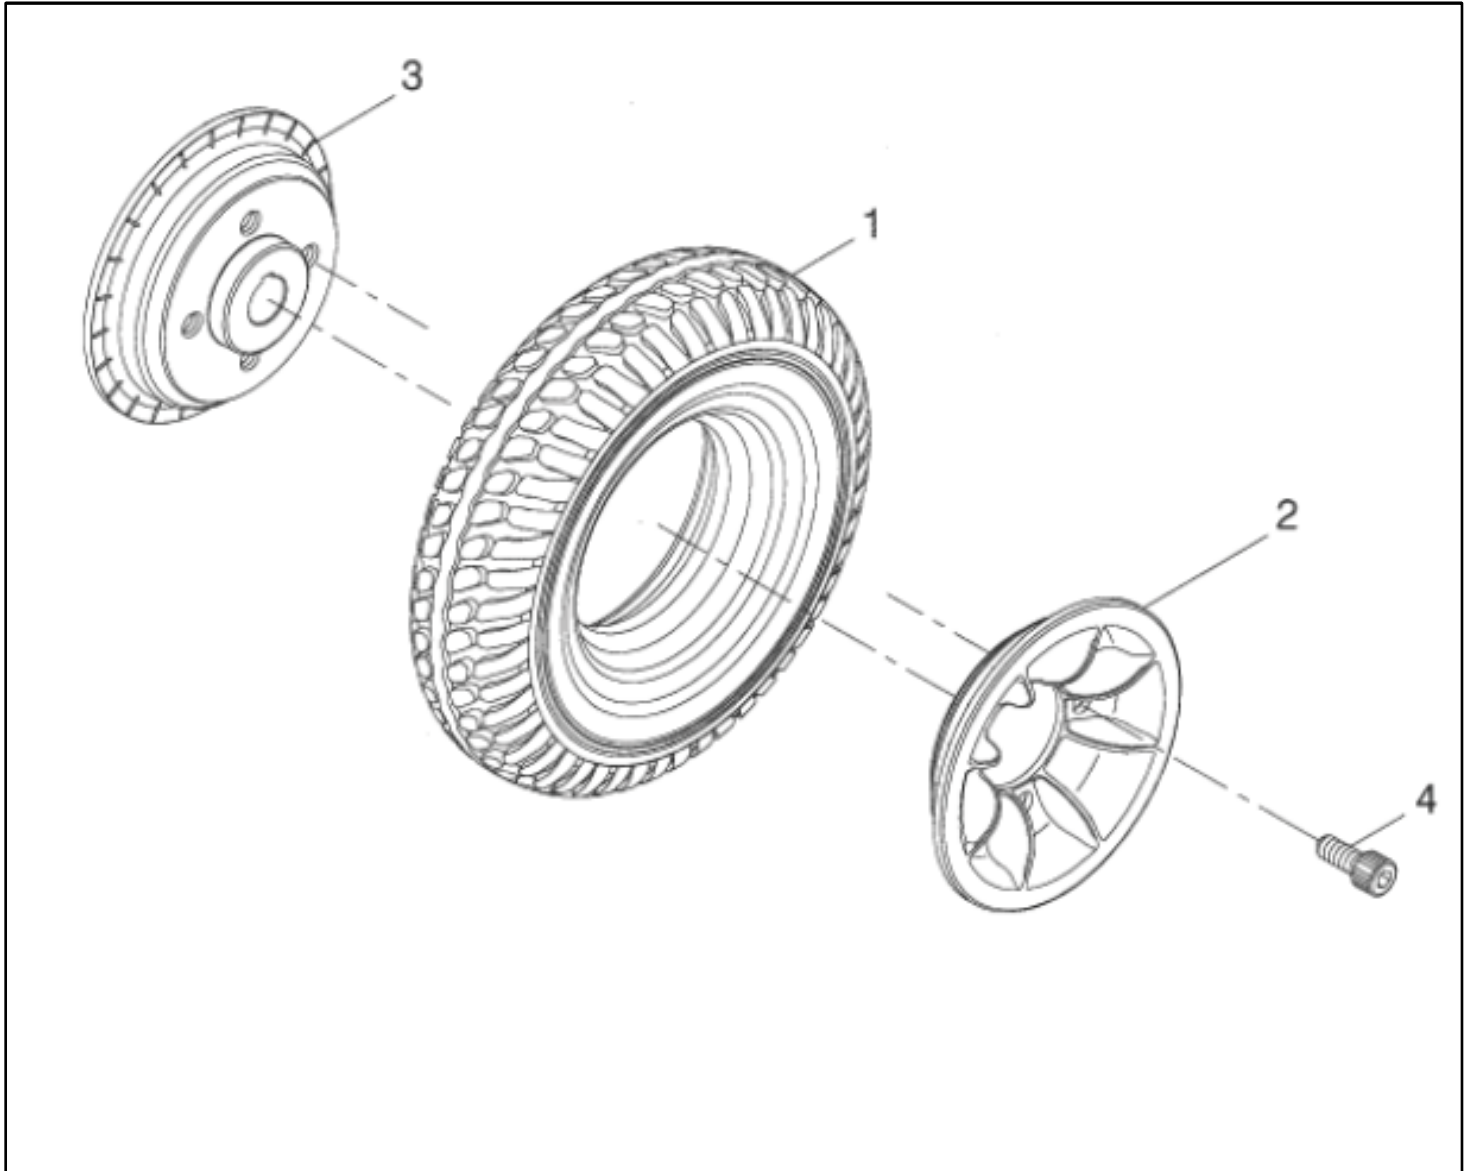

RUBY - REAR WHEEL ASSEMBLY

Pos.	Item number	Description	GBP
1	205201-77119	TYRE WITH FOAM FILL	49.35
1-4	105201-78703-50	REAR WHEEL ASSEMBLY	103.39
2	205103-78700-50	RIM W/INFLATION INLET	33.08
3	205205-78700	HUB	33.08
4	5002-08020-220	BOLT SOCKET	2.65

Notes: