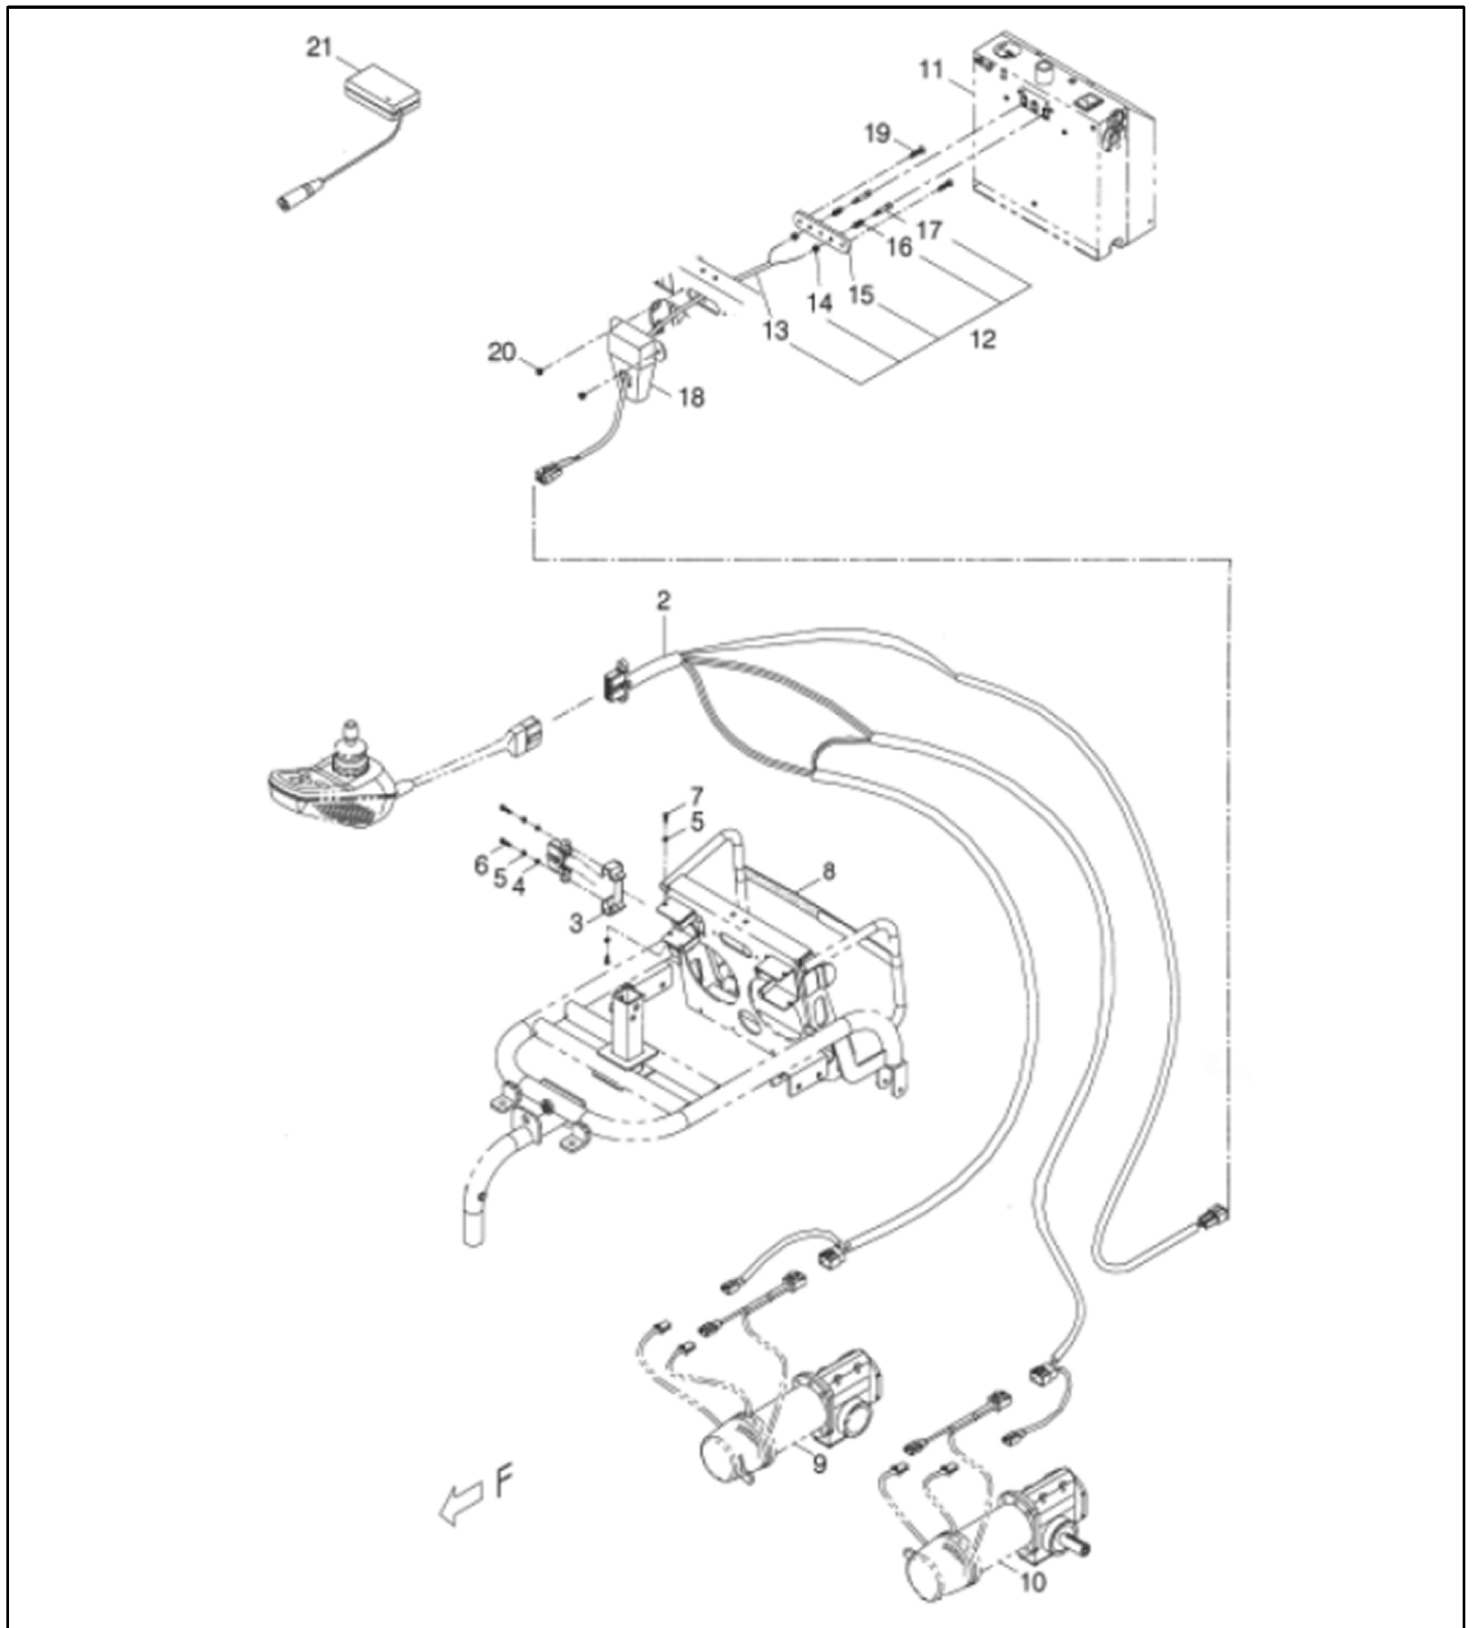

Pos.	Item number	Description	GBP
		- - THESE PARTS ARE FOR REFERENCE ONLY - -	
5	N/A	HEX CAP SCREW	
3	N/A	HANDLE HOOK	
33	N/A	BALL BUTTON	

RUBY - CONTROL MOUNT

Pos.	Item number	Description	GBP
A	1361-00210-00	MAIN CONTROL ASSEMBLY	377.06
		- - PARTS FOR REFERENCE ONLY - -	
4	N/A	MAIN CONTROL & LOOM	
5	N/A	MAIN CONTROL	
10	N/A	SPRING WASHER	
11	N/A	SCREW	

RUBY - CABLES

Pos.	Item number	Description	GBP
2	2370-01200-00	MAIN CONTROL CABLE	82.23

RUBY - CABLES

Pos.	Item number	Description	GBP
3	N/A	BRACKET	
4	N/A	WASHER	
5	5022-04007-210	SPRING WASHER	1.98
6	N/A	SCREW	
7	5005-04010-210	SCREW	1.98
8	209920-77401	FASTENING STRAP	13.23
9	1300-00502-00	DRIVE-TRAIN ASSEMBLY LH	284.27
10	1300-00503-00	DRIVE-TRAIN ASSEMBLY RH	284.27
11	800908-773-23	CABLES ASSEMBLY W/I BATTERY	263.28
12	107003-77500	BATTERY CABLE ASSEMBLY	18.52
13	N/A	POWER CABLE	
14	5012-05008-200	SELF-LOCK NUT	1.98
15	203511-77301	CHARGE INLET COVER	24.61
16	202402-77300	SPRING	1.98
17	4003290-00	POLE HEAD	26.46
19	5009-05020-710	SCREW	1.98
20	5012-05008-200	SELF-LOCK NUT	1.98
21	109201-88800-A3	CHARGER	68.80
N/S	209201-88201	MAINS LEAD CHARGER - UK	5.29
N/S	209201-88204	MAINS LEAD CHARGER - EUROPE	3.97
		-- PARTS FOR REFERENCE ONLY --	
18	N/A	CABLE PROTECT COVER	

RUBY - SEAT FIXING

Pos.	Item number	Description	GBP
7	201203-78701	LEVER	11.25
8	4004084-06	ADAPTOR	28.90
9	5008-08020-210-A2	WIDTH ADJUSTMENT KNOB	2.38

RUBY - SEAT

Pos.	Item number	Description	GBP
1	104100-77100	SEAT & SEAT CUSHION COVER ASSEMBLY	119.07
2	2345-00301-00-A2	FIX PLATE FOR SEAT	102.80
3	5001-08025-210	HEX CAP SCREW	6.62
4	5001-08035-210	HEX CAP SCREW	1.98
D	202922-88205	CONNECTING PIN	6.62