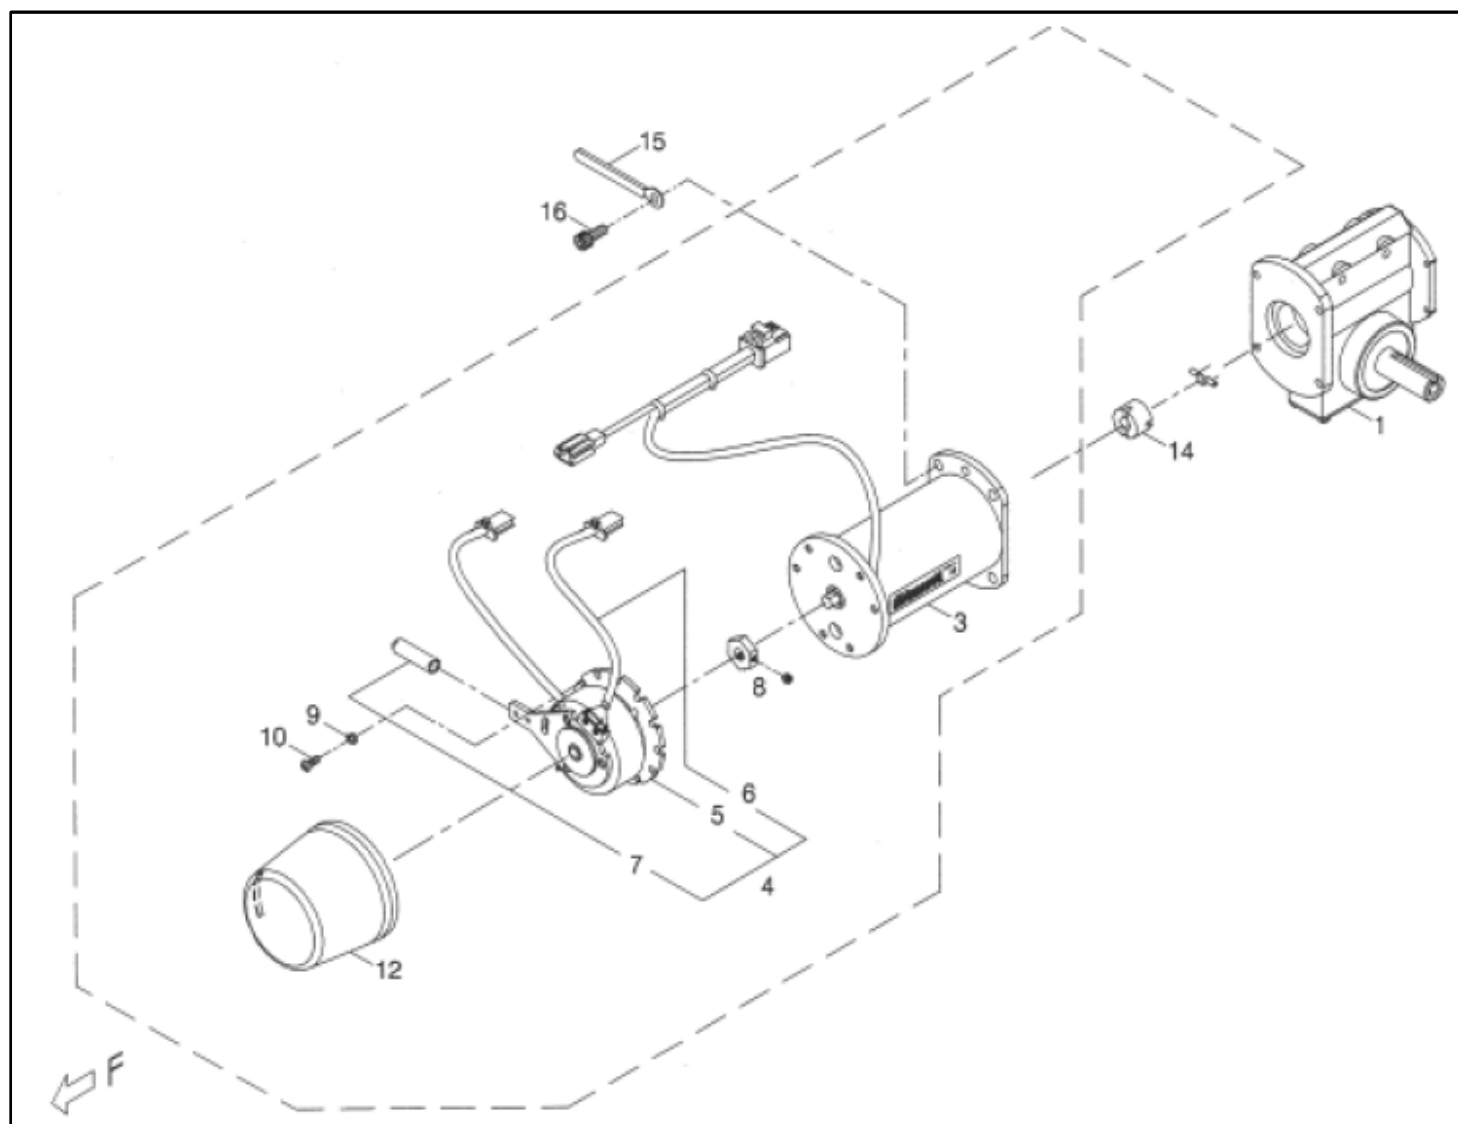

RUBY - MOTOR ASSEMBLY LH

Pos.	Item number	Description	GBP
1	1304-00300-00	WORM GEAR ASSEMBLY LH	146.99
1-16	1300-00502-00	DRIVE-TRAIN ASSEMBLY LH	284.27
3	100201-78702-A2	MOTOR ASSEMBLY	138.92
4	100303-80507-A2	MAGNETIC BRAKE	103.39
7	209929-88101	RUBBER	13.23
8	200302-88101	DISC BRAKE DRIVING AXLE	11.25
9	5022-04007-210	SPRING WASHER	1.98
10	5005-04010-210	SCREW	1.98
12	2399-00201-00	PROTECT COVER FOR MAGNETIC BRAKE	11.25
14	200920-78700	PROPELLER SHAFT	6.62
15	4001393-00	PLATE	2.65
16	5002-06016-220	BOLT SOCKET	3.97