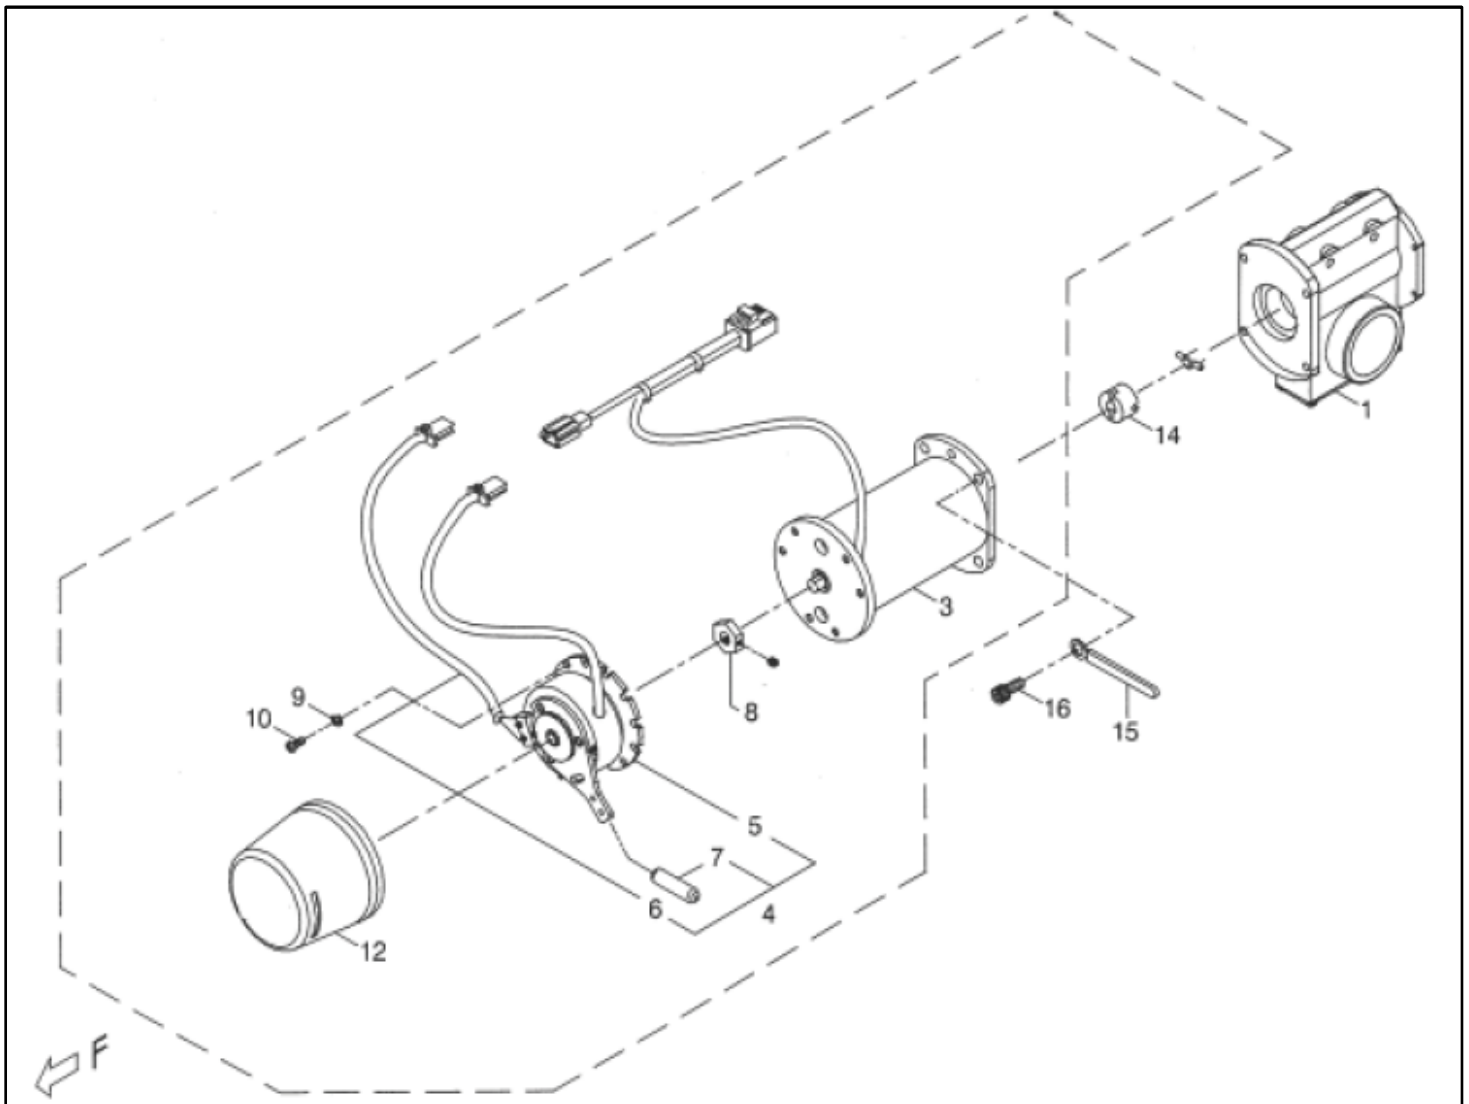

RUBY - MOTORS AND FIXINGS

Pos.	Item number	Description	GBP
1	1300-00502-00	DRIVE-TRAIN ASSEMBLY LH	284.27
2	1300-00503-00	DRIVE-TRAIN ASSEMBLY RH	284.27
3	5003-08016-220	BOLT SOCKET	3.97

RUBY - MOTOR ASSEMBLY RH