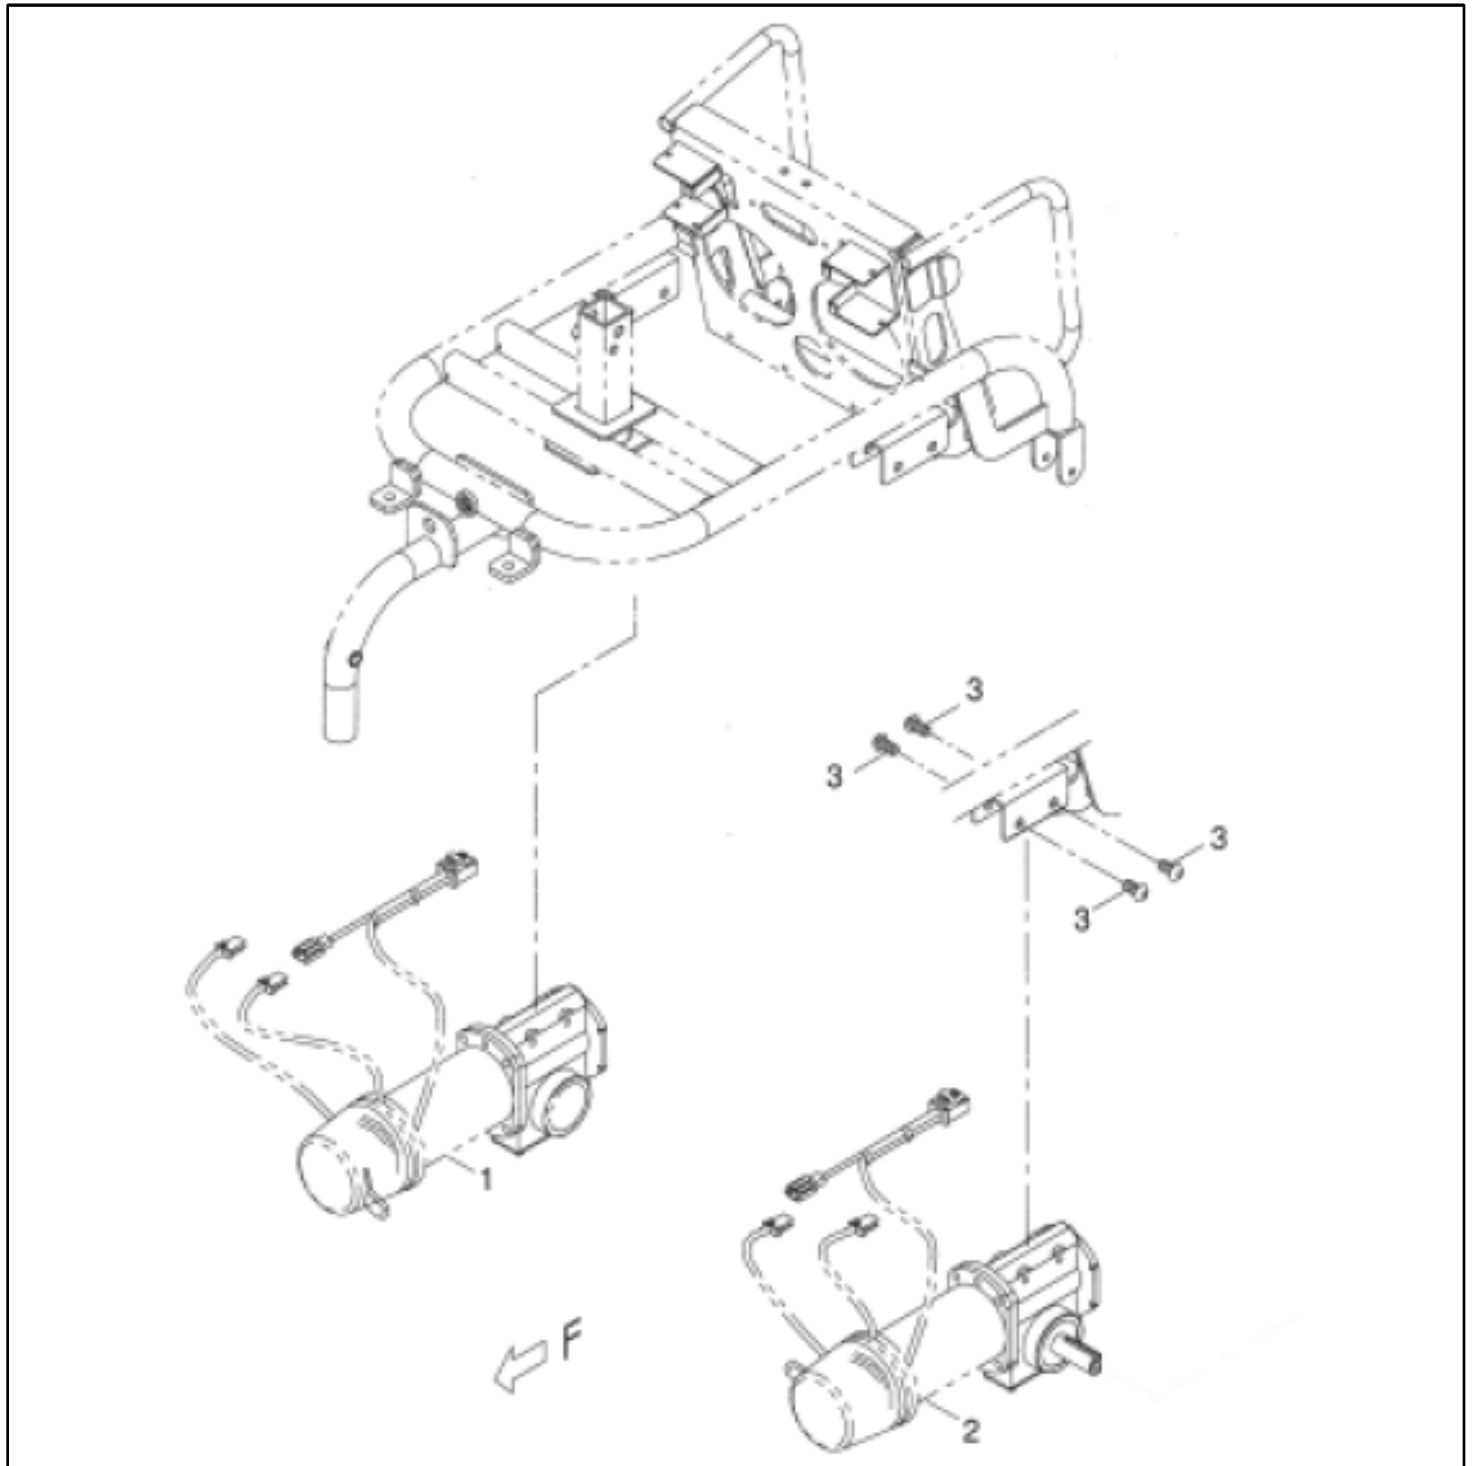

RUBY - MOTORS AND FIXINGS

Pos.	Item number	Description	GBP
1	1300-00502-00	DRIVE-TRAIN ASSEMBLY LH	284.27
2	1300-00503-00	DRIVE-TRAIN ASSEMBLY RH	284.27
3	5003-08016-220	BOLT SOCKET	3.97