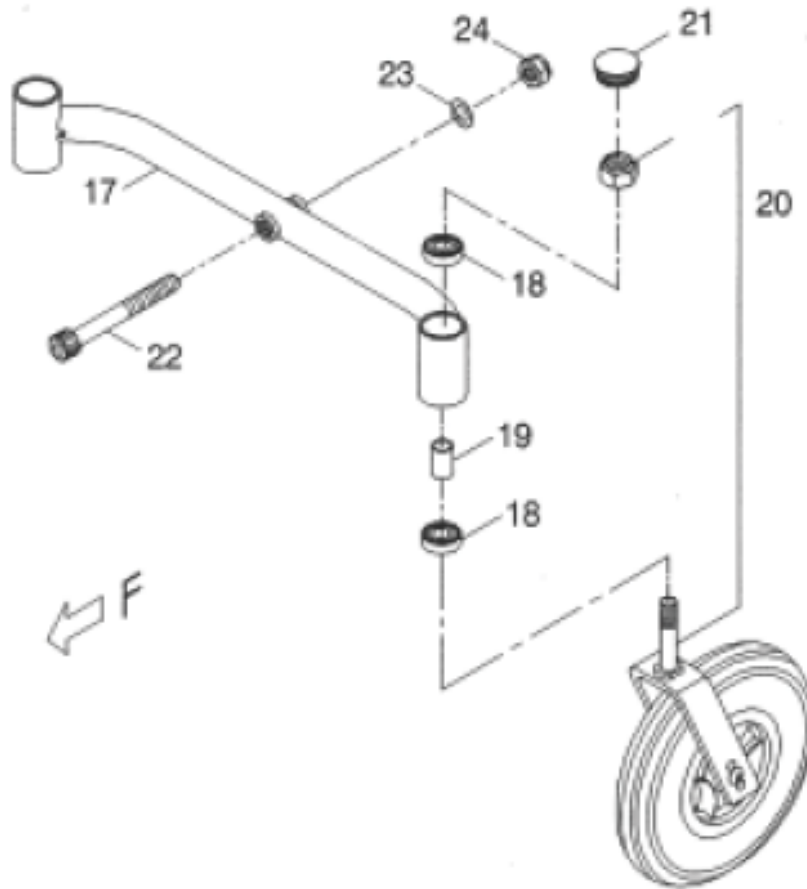

Pos.	Item number	Description	GBP
1	1304-00301-00	WORM GEAR ASSEMBLY (R)	146.99
1-16	1300-00503-00	DRIVE-TRAIN ASSEMBLY RH	284.27
3	100201-78702-A2	MOTOR ASSEMBLY	138.92
4	100303-80507-A2	MAGNETIC BRAKE	103.39
7	209929-88101	RUBBER	13.23
8	200302-88101	DISC BRAKE DRIVING AXLE	11.25
9	5022-04007-210	SPRING WASHER	1.98
10	5005-04010-210	SCREW	1.98
12	2399-00201-00	PROTECT COVER FOR MAGNETIC BRAKE	11.25
14	200920-78700	PROPELLER SHAFT	6.62
15	4001393-00	PLATE	2.65
16	5002-06016-220	BOLT SOCKET	3.97

RUBY - MOTOR ASSEMBLY RH

Pos.	Item number	Description	GBP
		- -THESE PARTS ARE FOR REFERENCE ONLY - -	
5	N/A	MAGNETIC BRAKE	
6	N/A	CONNECTION CABLE	

RUBY - MOTOR ASSEMBLY LH

Pos.	Item number	Description	GBP
1	1304-00300-00	WORM GEAR ASSEMBLY LH	146.99
1-16	1300-00502-00	DRIVE-TRAIN ASSEMBLY LH	284.27
3	100201-78702-A2	MOTOR ASSEMBLY	138.92
4	100303-80507-A2	MAGNETIC BRAKE	103.39
7	209929-88101	RUBBER	13.23
8	200302-88101	DISC BRAKE DRIVING AXLE	11.25
9	5022-04007-210	SPRING WASHER	1.98
10	5005-04010-210	SCREW	1.98
12	2399-00201-00	PROTECT COVER FOR MAGNETIC BRAKE	11.25
14	200920-78700	PROPELLER SHAFT	6.62
15	4001393-00	PLATE	2.65
16	5002-06016-220	BOLT SOCKET	3.97

RUBY - MOTOR ASSEMBLY LH

Pos.	Item number	Description	GBP
		- - THESE PARTS ARE FOR REFERENCE ONLY - -	
5	N/A	MAGNETIC BRAKE	
6	N/A	CONNECTION CABLE	

RUBY - CASTORS

Pos.	Item number	Description	GBP
17	1318-00105-22	FRONT AXLE ASSEMBLY	101.87
18	505101-60012-01	BALL BEARING	24.87
20	1351-00501-00	6" CASTOR ASSEMBLY - FRONT RUBY	41.15
24	5014-12019-210	SELF-LOCK NUT	1.98
- - THESE PARTS ARE FOR REFERENCE ONLY - -			

RUBY - CASTORS

Pos.	Item number	Description	GBP
19	N/A	SPACER	
21	N/A	BALL BUTTON	
22	N/A	BOLT SOCKET	
23	N/A	WASHER	

RUBY - REAR WHEEL AND FIXING

Pos.	Item number	Description	GBP
4	105201-78703-50	REAR WHEEL ASSEMBLY	103.39
5	505301-00505-02	KEY	3.97
7	5022-08013-210	SPRING WASHER	1.98
8	5001-08020-220	BOLT	1.98
- - THIS PART IS FOR REFERENCE ONLY - -			
6	N/A	WASHER	