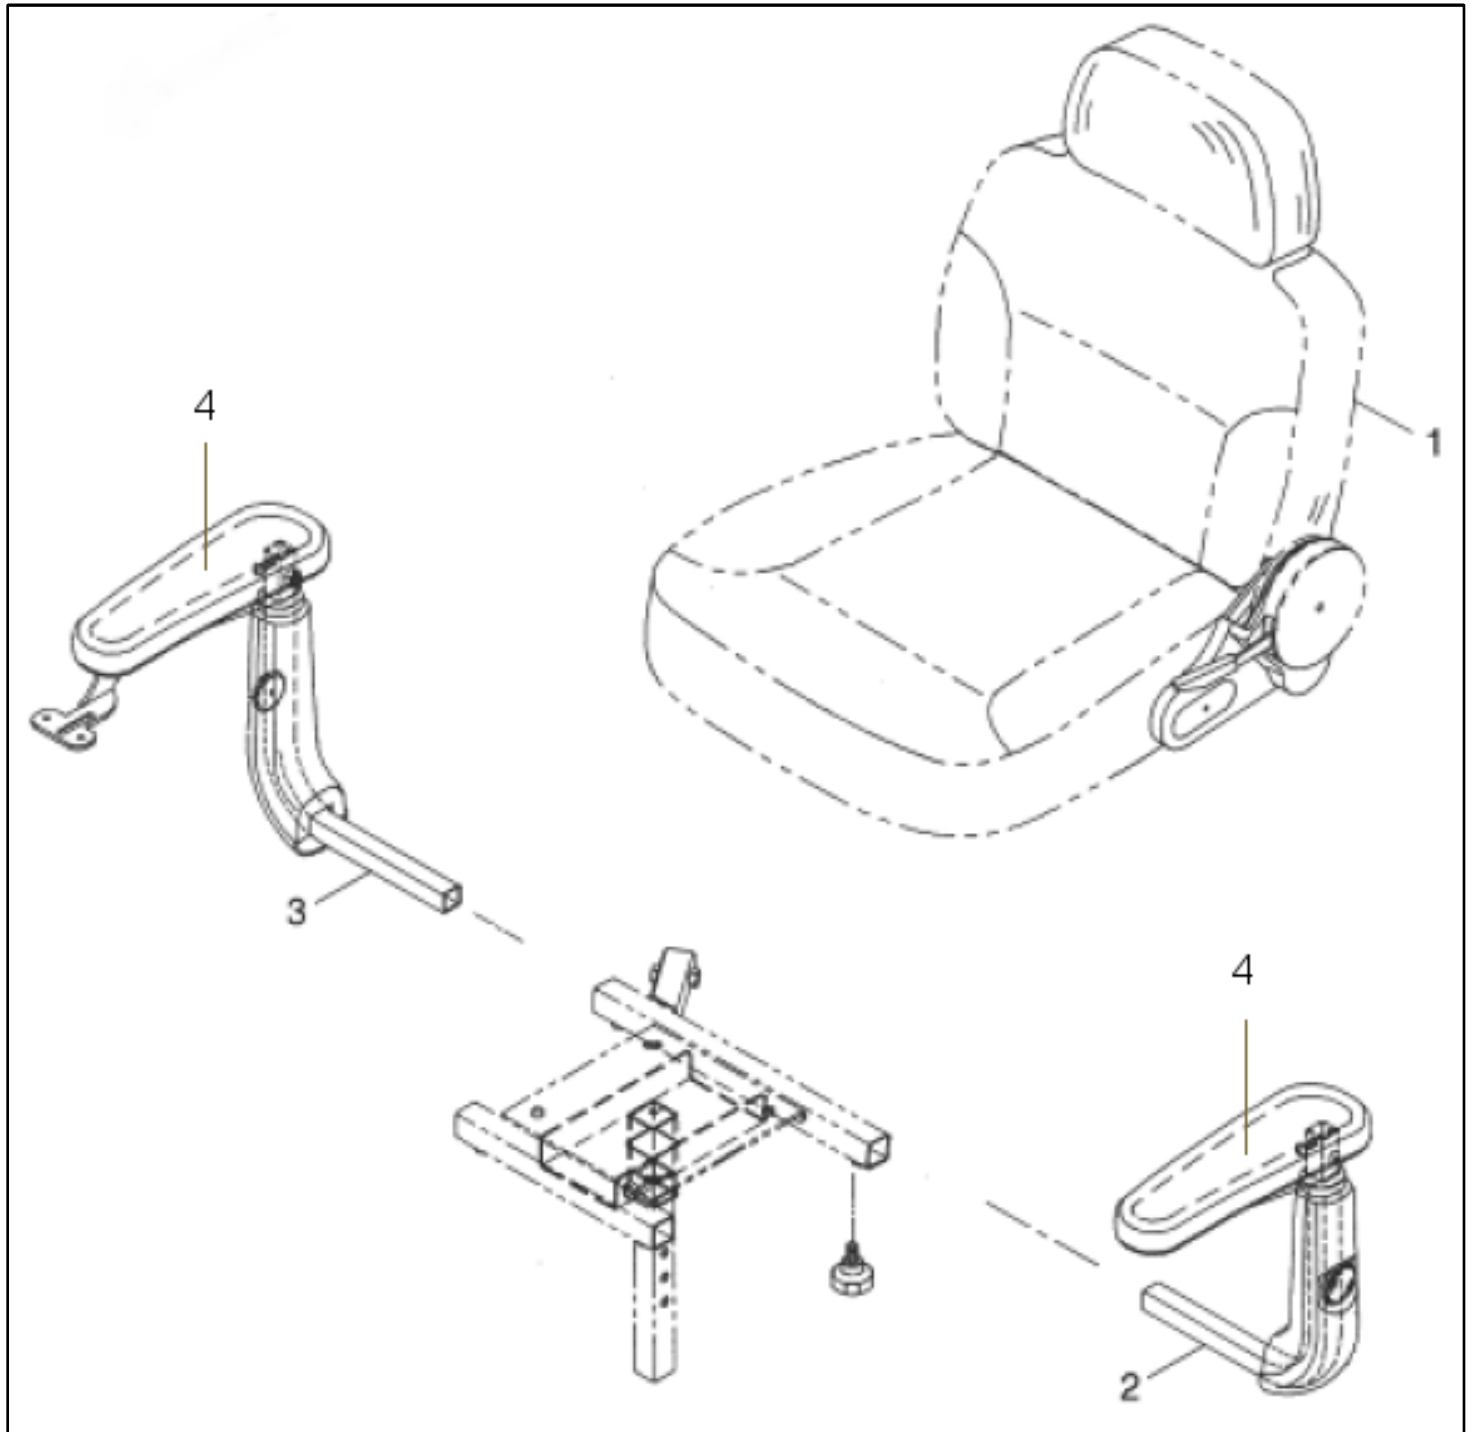

RUBY - ARMRESTS

Pos.	Item number	Description	GBP
1	104100-77100-A3	SEAT & SEAT CUSHION COVER ASSEMBLY RUBY	125.00
1	104017-00400-A2	SEAT & SEAT CUSHION COVER ASSEMBLY RUBY +	166.94
2	104300-00101	ARM ASSEMBLY (L)	69.92
3	104400-00101	ARM ASSEMBLY (R)	69.92
4	204304-00100	ARMPAD (UNIVERSAL)	23.81