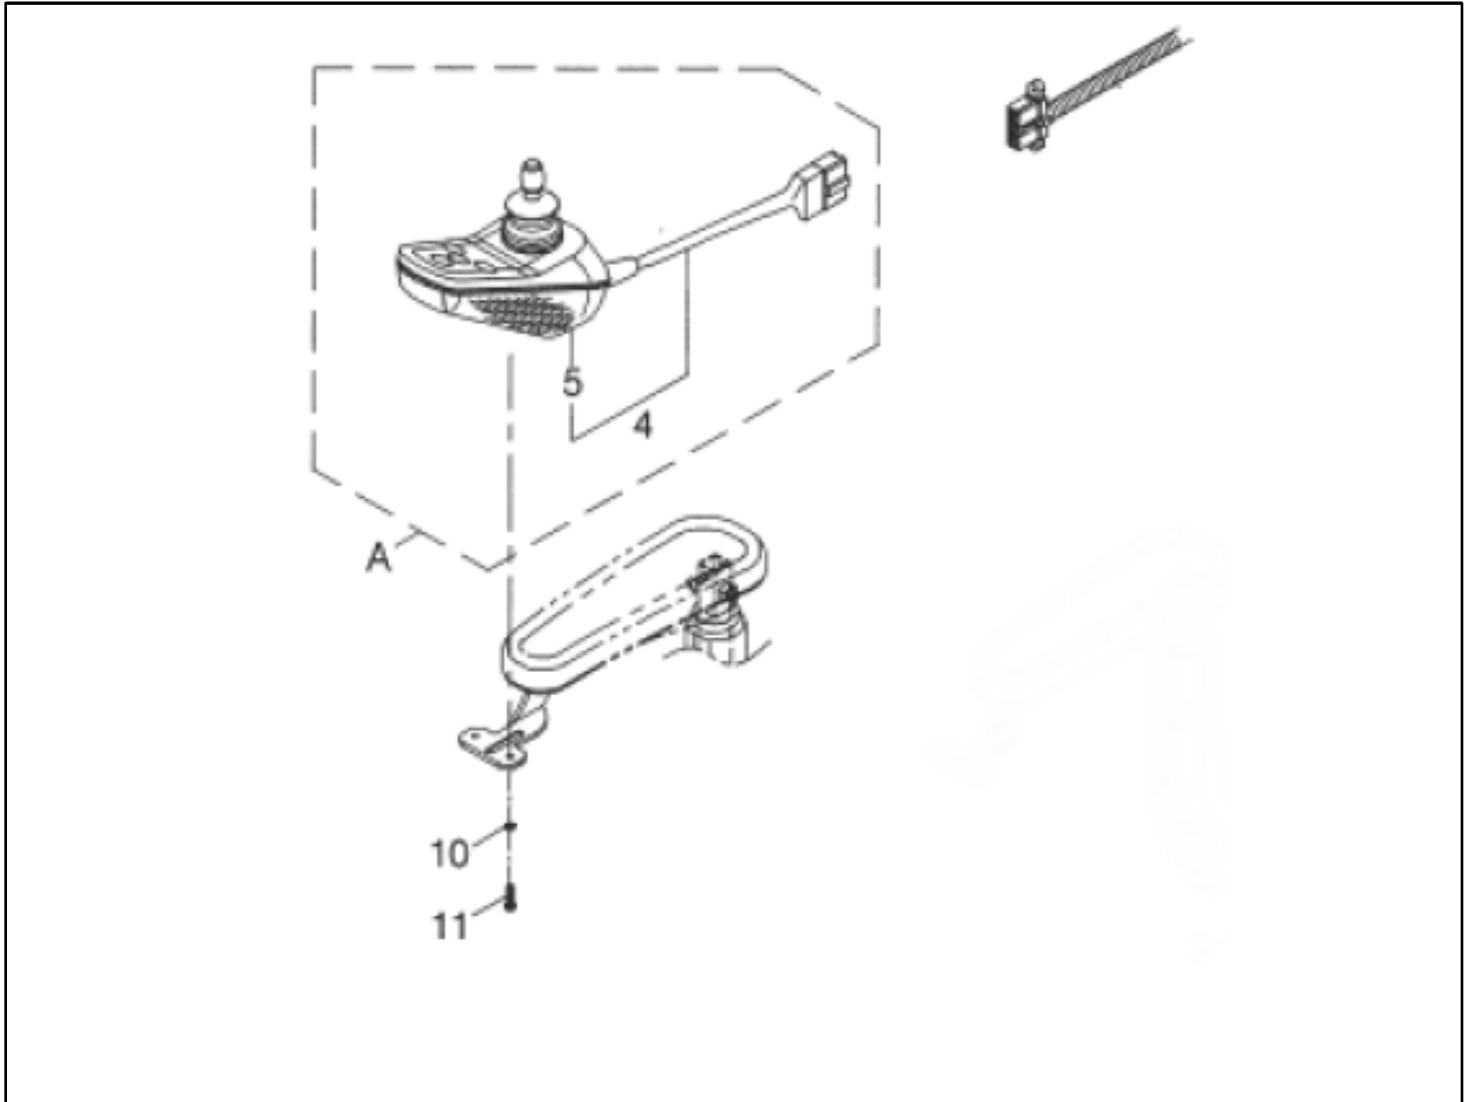

Pos.	Item number	Description	GBP
		- - THESE PARTS ARE FOR REFERENCE ONLY - -	
5	N/A	HEX CAP SCREW	
3	N/A	HANDLE HOOK	
33	N/A	BALL BUTTON	

RUBY - CONTROL MOUNT

Pos.	Item number	Description	GBP
A	1361-00210-00	MAIN CONTROL ASSEMBLY	377.06
		- - PARTS FOR REFERENCE ONLY - -	
4	N/A	MAIN CONTROL & LOOM	
5	N/A	MAIN CONTROL	
10	N/A	SPRING WASHER	
11	N/A	SCREW	