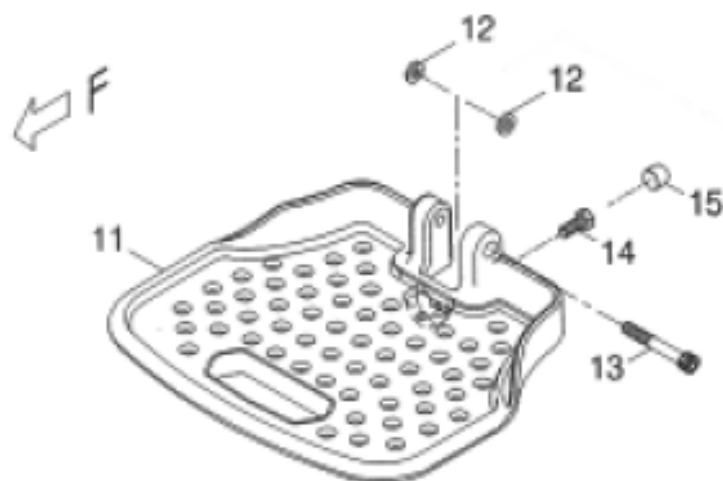

RUBY - FOOT BOARD

Pos.	Item number	Description	GBP
11	2329-00100-11	FOOTBOARD	73.95
14	5001-08020-220	BOLT	1.98
		- - PARTS ARE FOR REFERENCE ONLY - -	
12	N/A	WASHER	
13	N/A	BOLT SOCKET	
15	N/A	VINLY COVER