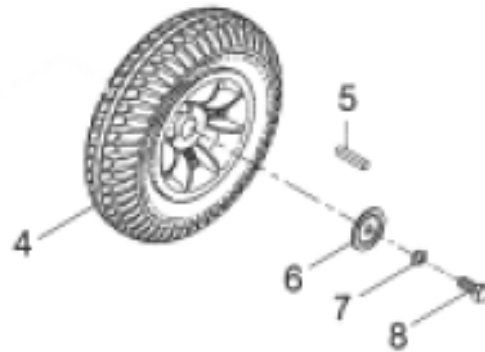

RUBY - MOTOR ASSEMBLY RH

Pos.	Item number	Description	GBP
		- -THESE PARTS ARE FOR REFERENCE ONLY - -	
5	N/A	MAGNETIC BRAKE	
6	N/A	CONNECTION CABLE	

RUBY - MOTOR ASSEMBLY LH

Pos.	Item number	Description	GBP
1	1304-00300-00	WORM GEAR ASSEMBLY LH	146.99
1-16	1300-00502-00	DRIVE-TRAIN ASSEMBLY LH	284.27
3	100201-78702-A2	MOTOR ASSEMBLY	138.92
4	100303-80507-A2	MAGNETIC BRAKE	103.39
7	209929-88101	RUBBER	13.23
8	200302-88101	DISC BRAKE DRIVING AXLE	11.25
9	5022-04007-210	SPRING WASHER	1.98
10	5005-04010-210	SCREW	1.98
12	2399-00201-00	PROTECT COVER FOR MAGNETIC BRAKE	11.25
14	200920-78700	PROPELLER SHAFT	6.62
15	4001393-00	PLATE	2.65
16	5002-06016-220	BOLT SOCKET	3.97

RUBY - MOTOR ASSEMBLY LH

Pos.	Item number	Description	GBP
		- - THESE PARTS ARE FOR REFERENCE ONLY - -	
5	N/A	MAGNETIC BRAKE	
6	N/A	CONNECTION CABLE	

RUBY - CASTORS

Pos.	Item number	Description	GBP
17	1318-00105-22	FRONT AXLE ASSEMBLY	101.87
18	505101-60012-01	BALL BEARING	24.87
20	1351-00501-00	6" CASTOR ASSEMBLY - FRONT RUBY	41.15
24	5014-12019-210	SELF-LOCK NUT	1.98
- - THESE PARTS ARE FOR REFERENCE ONLY - -			

RUBY - CASTORS

Pos.	Item number	Description	GBP
19	N/A	SPACER	
21	N/A	BALL BUTTON	
22	N/A	BOLT SOCKET	
23	N/A	WASHER	

RUBY - REAR WHEEL AND FIXING

Pos.	Item number	Description	GBP
4	105201-78703-50	REAR WHEEL ASSEMBLY	103.39
5	505301-00505-02	KEY	3.97
7	5022-08013-210	SPRING WASHER	1.98
8	5001-08020-220	BOLT	1.98
- - THIS PART IS FOR REFERENCE ONLY - -			
6	N/A	WASHER	

RUBY - REAR WHEEL ASSEMBLY

Pos.	Item number	Description	GBP
1	205201-77119	TYRE WITH FOAM FILL	49.35
1-4	105201-78703-50	REAR WHEEL ASSEMBLY	103.39
2	205103-78700-50	RIM W/INFLATION INLET	33.08
3	205205-78700	HUB	33.08
4	5002-08020-220	BOLT SOCKET	2.65