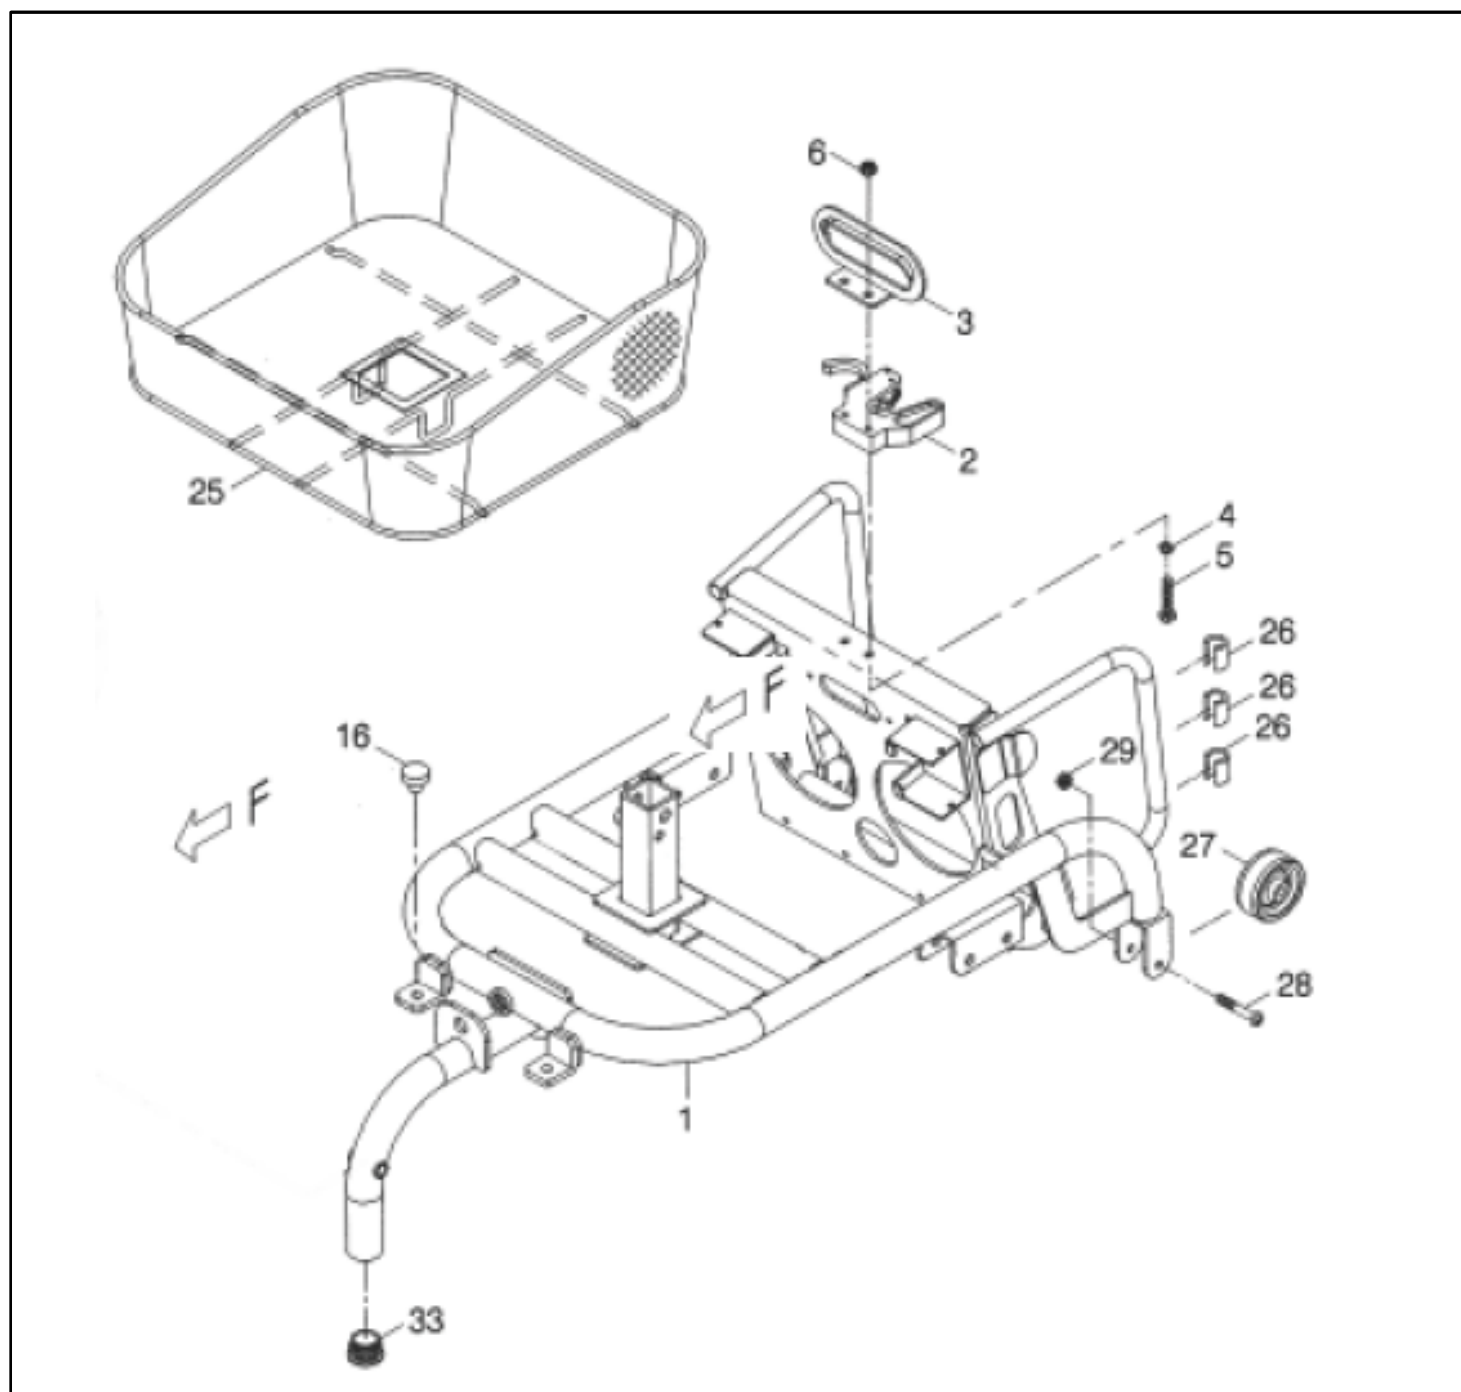

RUBY - CHASSIS

Pos.	Item number	Description	GBP
1	1321-00107-22-A3	FRONT CHASSIS	180.89
2	202913-77302-A2	BRACKET	39.69
4	5022-06010-210	SPRING WASHER	1.98
6	5012-06010-200	SELF-LOCK NUT	1.98
16	209915-00101	RUBBER	3.97
25	209916-88103	BASKET	41.15
26	209932-77300	RUBBER COVER	1.98
27	209928-89300	ANTI-TIP WHEEL	6.62
28	5005-06038-710	SCREW	1.98
29	5012-06010-701	NYLON LOCK NUT	1.98